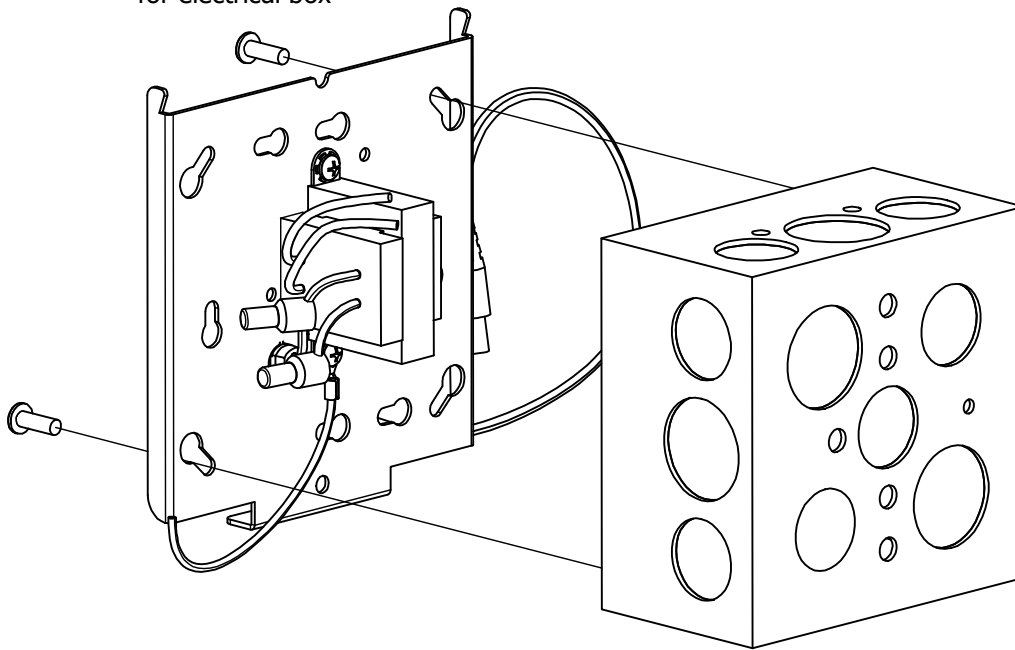

Screws appropriate
for electrical box

Flush Mounted Single Gang, Handy
Box, Double Gang, Deep 4" Square
Electrical Box (Supplied by others)

National
Time & Signal

TITLE		D2.5T-D225-BC Installation Instructions	
P/N	D2.5T-D225-BC	DWG NO	12309i
REV	A		
DRAWN	mburke	6/29/2023	SHEET 1 / 1