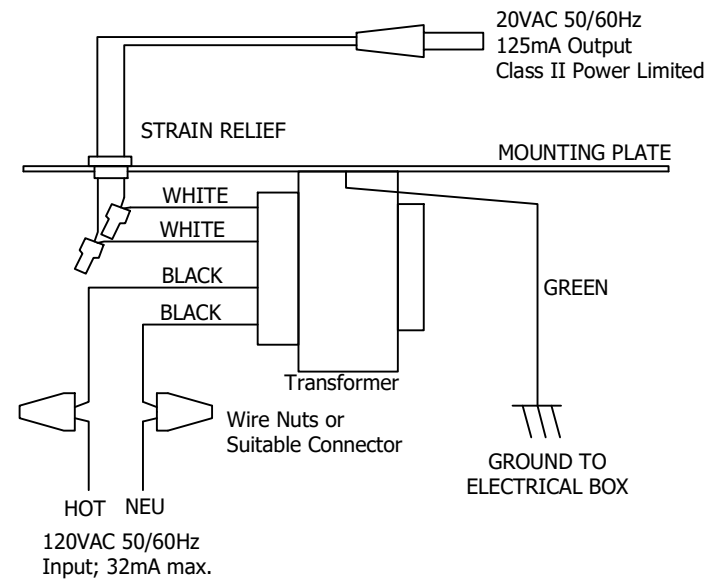

Screws appropriate
for electrical box

Flush Mounted Single Gang, Handy
Box, Double Gang, Deep 4" Square
Electrical Box (Supplied by others)

National
Time & Signal

TITLE		D2.5T-D225-BC Installation Instructions	
P/N	D2.5T-D225-BC	DWG NO	12309i
REV	A		
DRAWN	mburke	6/29/2023	SHEET 1 / 1